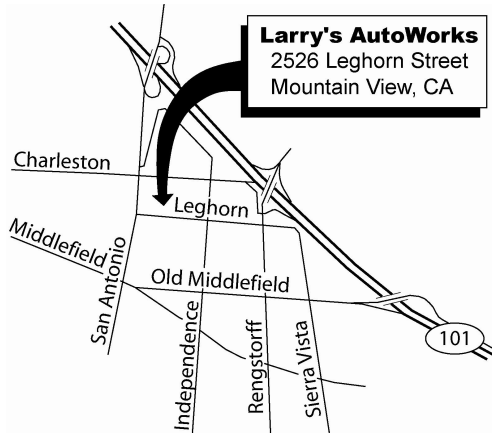

The Dog Run

presented by The Rallye Club

follow the clues in your car for a fun evening
bring a pencil, a flashlight, and a friend

March First, 2014

Registration 4-6pm

Beginner School at 5pm

\$20 per car

(\$15 for TRC members)

A donation based on the number of cars participating
will be made to Pet Food Stamps to help pet owners
in need care for their animals.