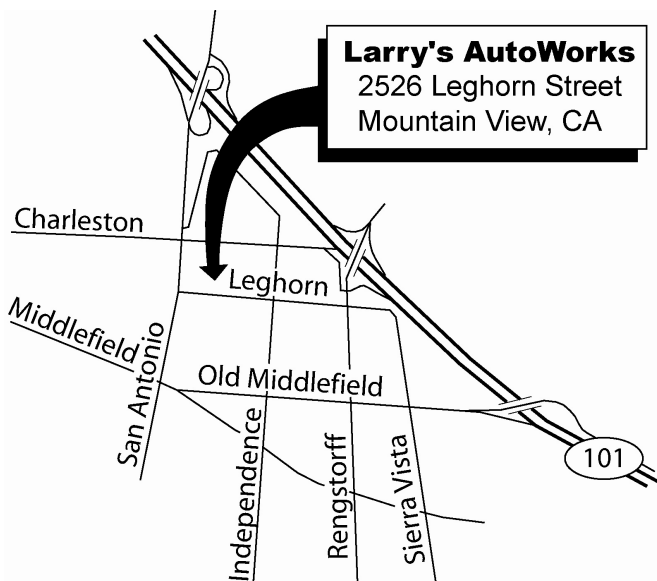

Zombieland

March 05, 2011

The Rallye Club presents a coursemarker gimmick rallye based on the events of the movie.

A rallye is not a race, but a puzzle where the game piece is your car and the roads are the gameboard.

For more info, contact the rallyemaster at mar11@therallyeclub.org

the
rallye
club
✓

Start: 4-6 PM at Larry's Autoworks, 2526 Leghorn Avenue in Mountain View (down the street from Costco).

Q&A: 4:30 PM for Seniors and above.

Rallye School: 5:00 PM for Novice division and below.

Finish: 9:00 PM at a local pizza parlor.

Entry fee (per Car):

\$15 for TRC members

\$20 for non-members

All cars welcome. Recommended two persons per car, but you may have as many can legally fit in your vehicle.