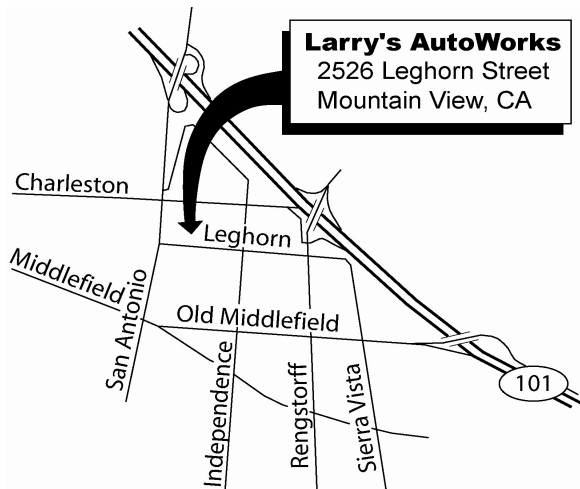

# THE A-B TEAM GIMMICK RALLYE

an A-B style gimmick rallye presented by The Rallye Club (TRC) on

## June 5, 2010

Starting at Larry's AutoWorks  
2526 Leghorn Street, Mountain View

Registration at 4 PM  
Beginners School at 5 PM  
Finish by 9 PM at a local restaurant

*"I love it when a rallye comes together!"*

### **A gimmick rallye is not a race.**

A gimmick rallye is a fun puzzle that tests your ability to follow instructions along a predetermined road course.

### **No experience is necessary.**

First-time rallyists are encouraged and will receive extra help.

Entry fee: \$20/car (\$15/car for TRC members)

Bring: one or more friends, pens/pencils, paper, a clipboard,  
and any type of car.