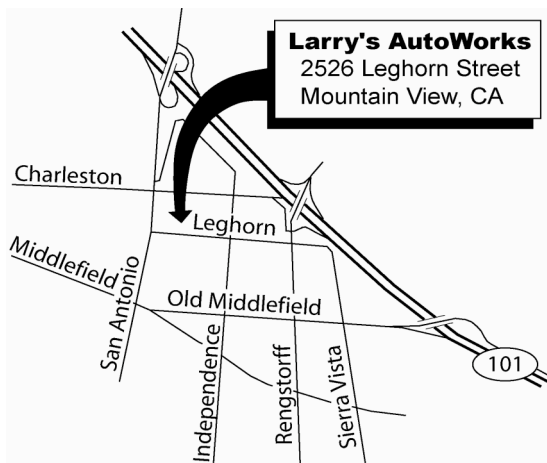

The Rallye Club (TRC) presents a multi-style gimmick rallye:
October 3, 2009

Animal House

An homage to fraternities and sororities everywhere, to all the fun of college and to THAT 1978 Movie.

D O U B L E
SECRET
P R O B A T I O N

Starting at Larry's AutoWorks, 2526 Leghorn St, Mountain View

Registration Opens at 4 PM

Beginners School at 5 PM

Finish at 9 PM at a local restaurant

A gimmick rallye is not a race. A gimmick rallye is a fun puzzle that tests your ability to follow instructions along a predetermined road course.

No experience is necessary. First-time rallyists are encouraged and will receive extra help.

Entry fee: \$20/car (\$15/car for TRC members)

Bring: one or more friends, pens/pencils, paper, a clipboard, and any type of car.