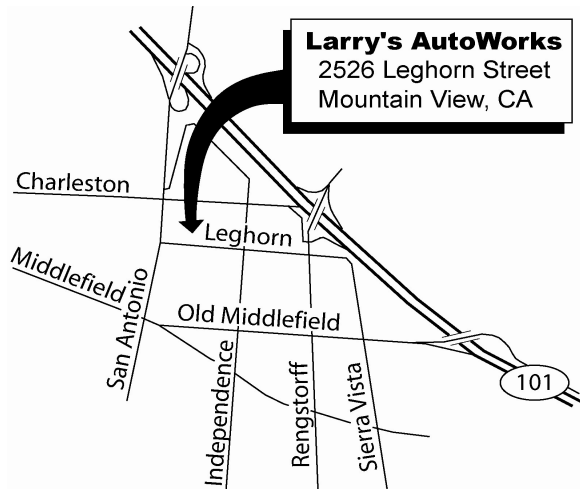

The Rallye Club (TRC) presents a multi-style gimmick rallye:

# MONSTER M\*A\*S\*H 04 OCT 2008

Starting at Larry's AutoWorks  
2526 Leghorn St, Mountain View

Registration at 5 PM  
Beginners School at 6 PM  
Finish at 10 PM at a local restaurant

A gimmick rallye is not a race.  
A gimmick rallye is a fun puzzle that  
tests your ability to follow instructions  
along a predetermined road course.

No experience is necessary.  
First-time rallyists are encouraged  
and will receive extra help.

Entry fee: \$20/ car (\$15/ car for TRC members)

Bring: one or more friends, pens/ pencils, paper, a clipboard,  
and any type of car.