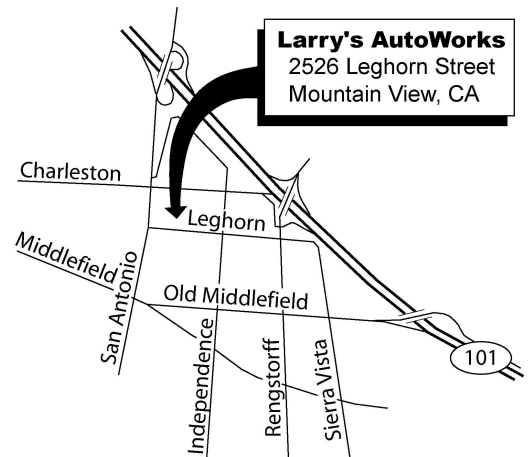

Three Strikes and "You're Out"

A kinder, gentler baseball rallye, with fewer innings

A Coursemarker Gimmick Rallye

April 5, 2008

Starting at Larry's Auto Works, Mt. View

Start: 5-7 p.m. at Larry's Autoworks
2526 Leghorn Ave in Mt. View (down the
Street from Costco) with a rallye school
at 6:00 p.m. Finish by 10pm.

Entry Fee (per Carload): \$15 for TRC
Members, \$20 for Non-members
(pre-pay PayPal option available at web site)

Awards in 6 classes: 1st timer, Beginner,
Novice, Senior, Expert, Master-Expert

*A rallye is not a race, but a puzzle where
the game piece is your car and the game
Board are the roads.*