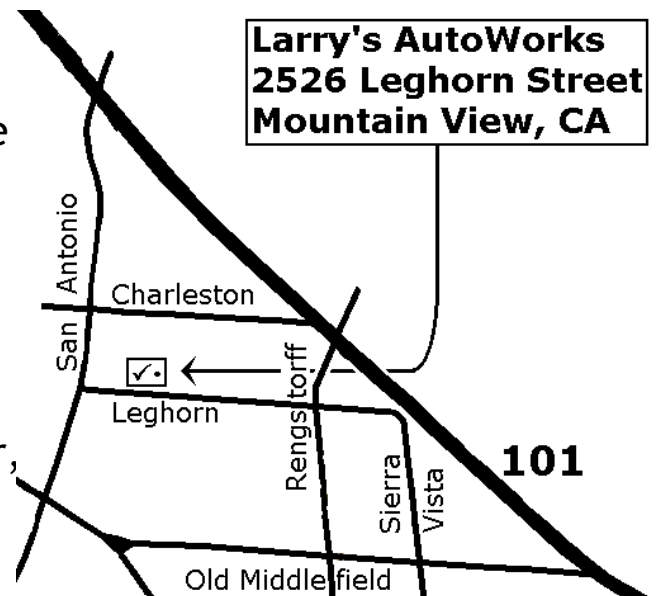

Foil rallyemaster and terrorist plots on a coursemarker gimmick rallye on **February 2, 2008**

A rallye is not a race, but a puzzle where the game piece is your car and the game Board are the roads.

No experience necessary – All Cars Welcome

Start: 5-7 p.m. at Larry's Autoworks
2526 Leghorn Ave in Mt. View (down the Street from Costco) with a rallye school at 6:00 p.m. Finish by 10pm.

Entry Fee (per Carload): $15 for TRC Members, $20 for Non-members (pre-pay PayPal option available at web site)

Awards in 6 classes: 1st timer, Beginner, Novice, Senior, Expert, Master-Expert