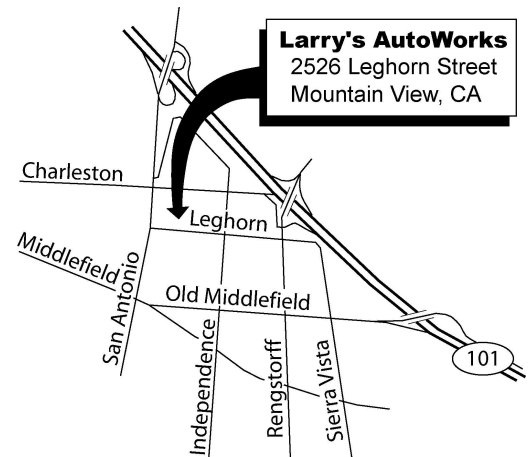

Three Strikes and "You're Out"

A Coursemarker Gimmick Rallye

April 7, 2007

Starting at Larry's Auto Works, Mt. View

Start: 5-7 p.m. at Larry's Autoworks
2526 Leghorn Ave in Mt. View (down the
Street from Costco) with a rallye school
at 6:00 p.m. Finish by 10pm.

Entry Fee (per Carload): \$15 for TRC
Members, \$20 for Non-members
(pre-pay PayPal option available at web site)

Awards in 6 classes: 1st timer, Beginner,
Novice, Senior, Expert, Master-Expert

*A rallye is not a race, but a puzzle where
the game piece is your car and the game
Board are the roads.*