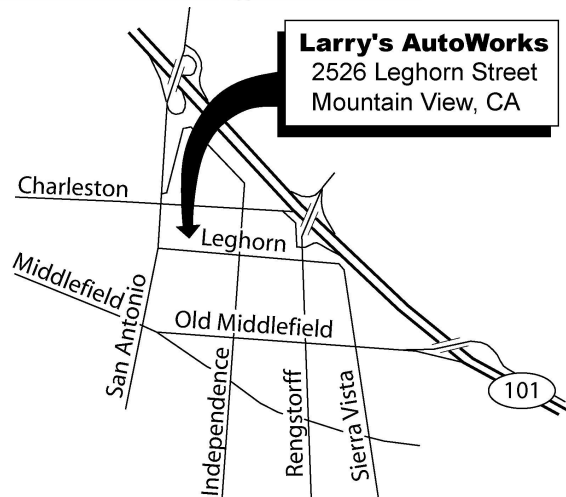

* Formerly known as the Leghorn Release