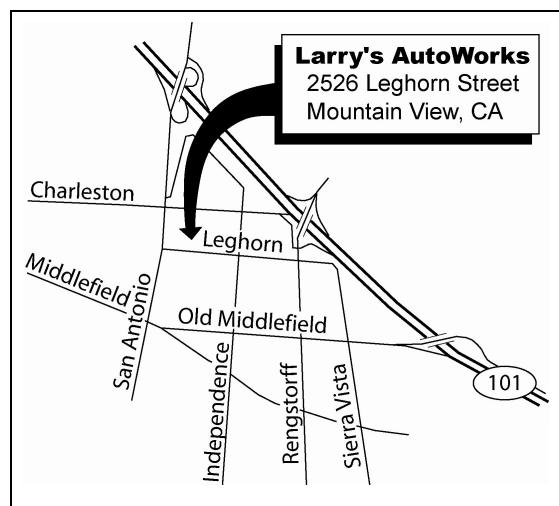

# The Rallye Club presents **Four Ringy Dingy**

**A Gimmick Rallye on  
November 4, 2006**

**Starting at Larry's AutoWorks  
2526 Leghorn Street, Mountain View**

**Registration Opens at 5:00 PM**

**Seniors/Experts Q&A at 5:30 PM**

**Beginners Class at 6:00 PM**

**Finishing by 10:00 PM**

**A gimmick rallye is not a race.**

**A gimmick rallye is a fun puzzle that tests your ability  
to follow instructions along a predetermined road course.**

**No experience is necessary. First-time rallyists are encouraged and will receive extra help.**

**Entry fee: \$20/car  
(\$15/car for TRC members)**

**Bring: one or more friends, a clipboard,  
pens/pencils, paper, and any type of car.**

**the  
rallye  
club  
✓**