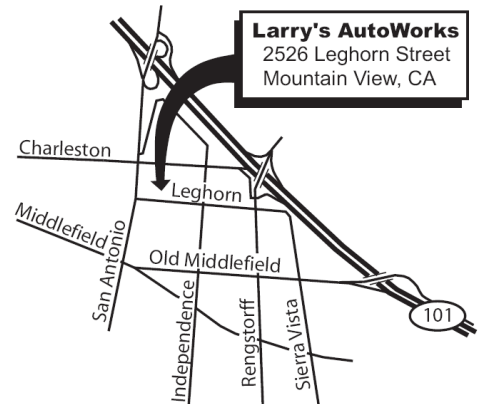

OCTOBER 7, 2006

MONSTER MASH

The Musical!

What is a rallye?

A gimmick coursemarker rallye is not a race, but rather a test of your ability to follow specific, tricky instructions over a pre-determined route. Catching the "traps" or "gimmicks," along the route will lead you to coursemarkers. The more good coursemarkers you find, the better your score will be. But watch out, not all coursemarkers are good.

Drive carefully.

the rallye club ✓

A Tribute to Zdenko G. Fibich
Based on a Cro-magnon skinning chant

AWARDS: 6 classes (First Timer, Beginner, Novice, Senior, Expert, & Master)

START: 5-7pm From Larry's AutoWorks Parking Lot

FINISH: A local Pizza Parlor by 10pm

ENTRY FEE: \$20 per car load, as many people as can fit, legally that is. \$15 for TRC Members

Larry's AutoWorks
2526 Leghorn Street
Mountain View, CA

<http://www.therallyeclub.org>
Rallyemaster: Teresa Stefanisko
Email: teresa@stefanisko.net
Phone: 408-842-1185