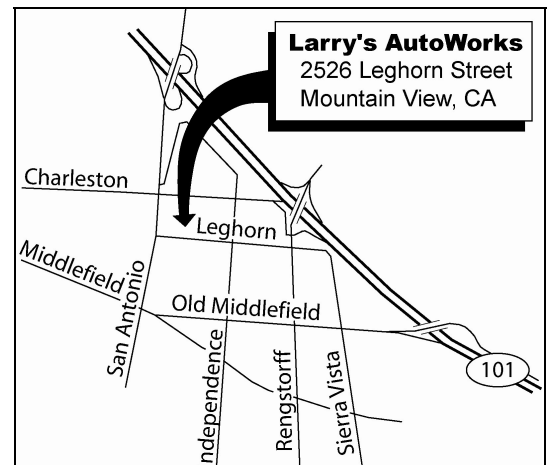

Three Ringy Dingy...

November 5, 2005

A Coursemarker Gimmick Rallye
presented by The Rallye Club

Starting between 5 PM and 7 PM
at Larry's AutoWorks
2526 Leghorn Street
Mountain View

Beginners Class at 6 PM

Finishing by 10 PM
at Jake's of Sunnyvale
174 E Fremont Avenue
Sunnyvale

A gimmick rallye is not a race, but a fun puzzle that tests your ability to follow instructions along a predetermined road course. No experience is necessary. First-time rallyists are encouraged and will receive extra help.

Entry fee: $20/car ($15/car for TRC members)

Bring: one or more friends, a clipboard, pens/pencils, paper, and any type of car.

Awards in six classes: First Timer, Beginner, Novice, Senior, Expert, and Master Expert.

For more information, visit: www.TheRallyeClub.org

Or contact the rallyemaster, Darin McGrew:

650/964-7973 or darin@TheRallyeClub.org

the
rallye
club
✓.