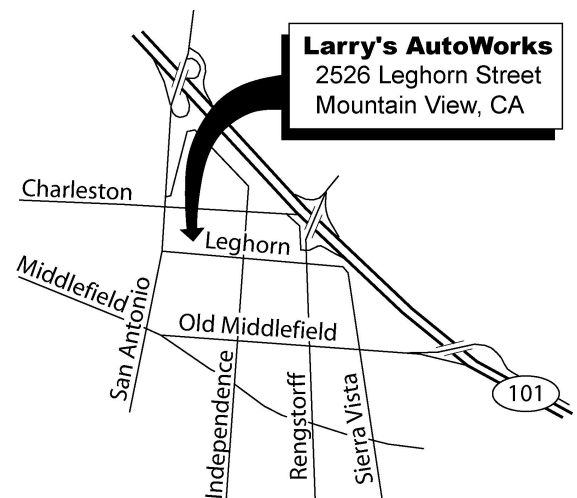

the
rallye
club
✓

PayPal®