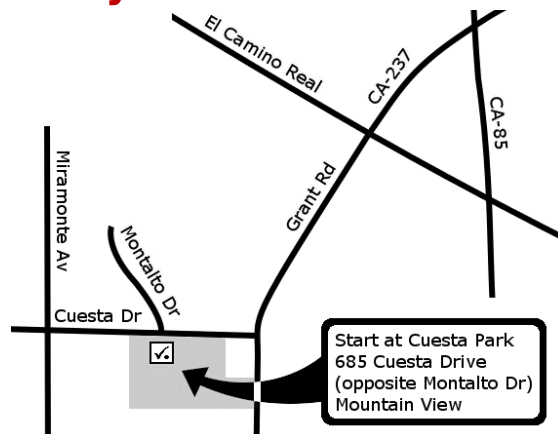

- Your smartphone
- A car charger for it
- A navigator (or at least a hands-free mount)

Scan QR code for more info & a demo of the GPS CM locator!

GPS CM Detector Link:

https://therallyeclub.org/gps_cm

Email: jun2026@therallyeclub.org

Start: Anytime between 11am – 1pm

Finish: By 4:30 at a local restaurant

Location: Cuesta Park, Mtn. View
685 Cuesta Dr. (opp. Montalto Dr.)

Rallye School at Noon!

Website: <https://therallyeclub.org/>

Facebook: <https://fb.com/groups/therallyeclub>