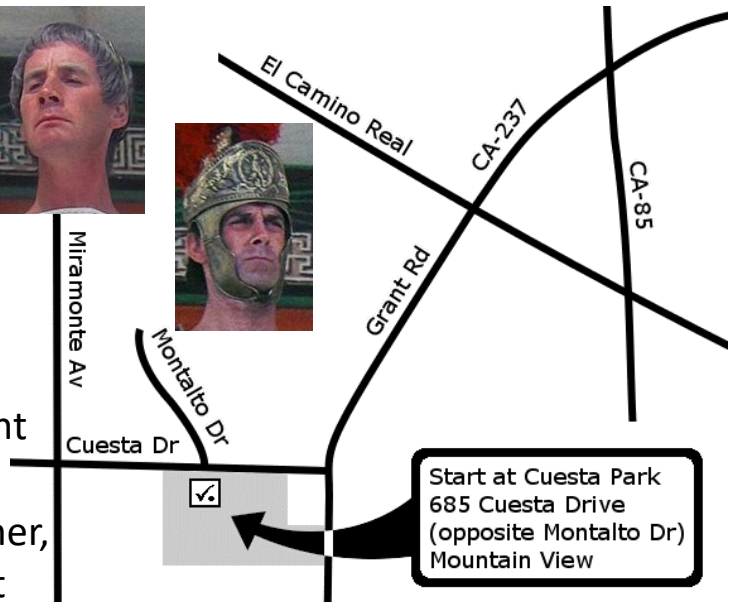

**Start:** Between 11:00 am– 1:00 pm

Cuesta Park

685 Cuesta Drive, Mountain View, CA  
(Parking lot opposite Montalto Drive)

**Rallye school:** 12:00 pm

**Finish:** by 4:00 pm at a local restaurant

**Awards** in 6 classes: 1st timer, Beginner, Novice, Senior, Expert, Master-Expert

Start at Cuesta Park  
685 Cuesta Drive  
(opposite Montalto Dr)  
Mountain View